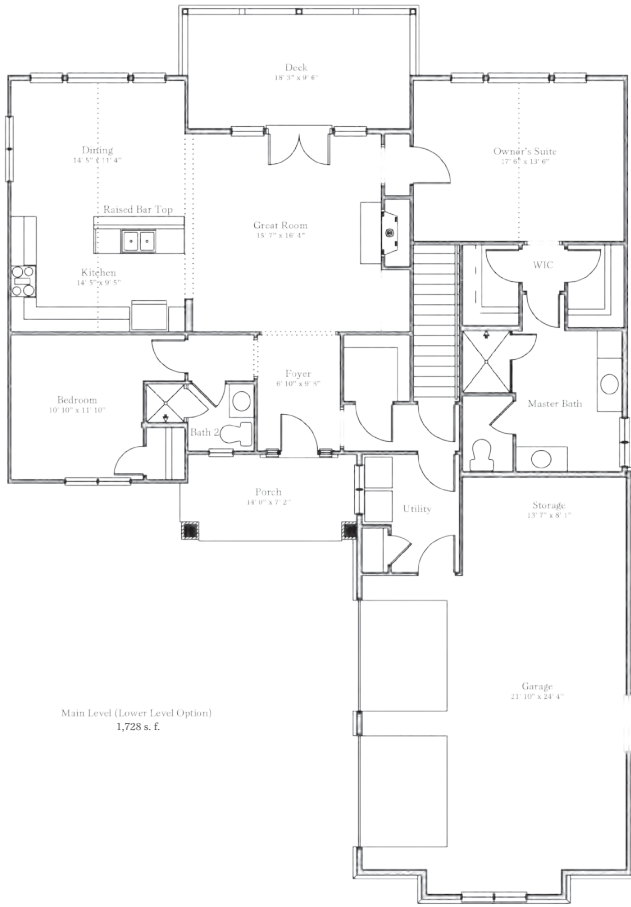

Cedar Rock

By: Biltmore Farms Homes

The Coharie

Luxurious owner's suite on main level
Volume ceilings in great room, owner's suite and dining room
Spacious covered and uncovered verandas

Coharie with lower level

3 bedrooms, 3 baths
2,445 square feet

 A Biltmore Farms Community

Marketed exclusively by Beverly-Hanks & Associates, Asheville, NC. Biltmore Lake® is a trademark of, and developed by, Biltmore Farms, LLC. This is not intended to be an offer to sell nor a solicitation of offers to buy real estate in Biltmore Lake® by residents of CT, HI, IL, NY, NJ, OR, PA and SC or in any jurisdiction where prohibited by law. No offering can be made to residents of New York until an offering plan is filed with the Department of Law of the State of New York. This offer is void where prohibited. All prices and plans are subject to change without prior notice. ©2018 Biltmore Farms, LLC (12/18)