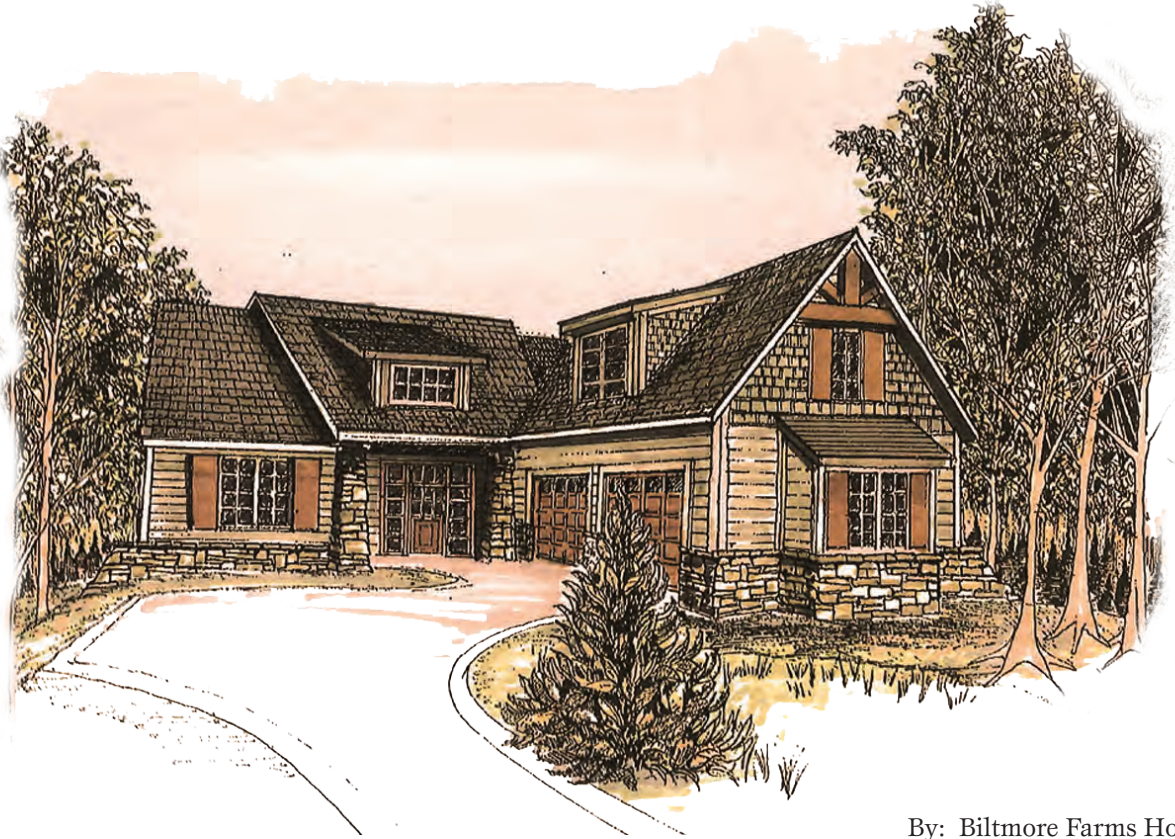

Cedar Rock

By: Biltmore Farms Homes

The Coharie

Luxurious owner's suite on main level
Volume ceilings in great room, owner's suite and dining room
Spacious covered and uncovered verandas

Coharie with lower level

3 bedrooms, 3 baths
2,445 square feet

 A Biltmore Farms Community

Marketed exclusively by Beverly-Hanks & Associates, Asheville, NC. Biltmore Lake® is a trademark of, and developed by, Biltmore Farms, LLC. This is not intended to be an offer to sell nor a solicitation of offers to buy real estate in Biltmore Lake® by residents of CT, HI, IL, NY, NJ, OR, PA and SC or in any jurisdiction where prohibited by law. No offering can be made to residents of New York until an offering plan is filed with the Department of Law of the State of New York. This offer is void where prohibited. All prices and plans are subject to change without prior notice. ©2018 Biltmore Farms, LLC (12/18)