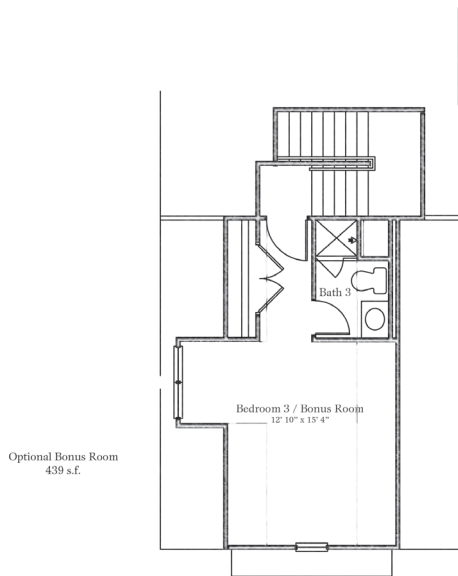

Cedar Rock

By: Biltmore Farms Homes

The Coharie

Luxurious owner's suite on main level
Volume ceilings in great room, owner's suite and dining room
Spacious covered and uncovered verandas

Coharie with lower level

3 bedrooms, 3 baths
2,445 square feet

 A Biltmore Farms Community

Marketed exclusively by Beverly-Hanks & Associates, Asheville, NC. Biltmore Lake® is a trademark of, and developed by, Biltmore Farms, LLC. This is not intended to be an offer to sell nor a solicitation of offers to buy real estate in Biltmore Lake® by residents of CT, HI, IL, NY, NJ, OR, PA and SC or in any jurisdiction where prohibited by law. No offering can be made to residents of New York until an offering plan is filed with the Department of Law of the State of New York. This offer is void where prohibited. All prices and plans are subject to change without prior notice. ©2018 Biltmore Farms, LLC (12/18)