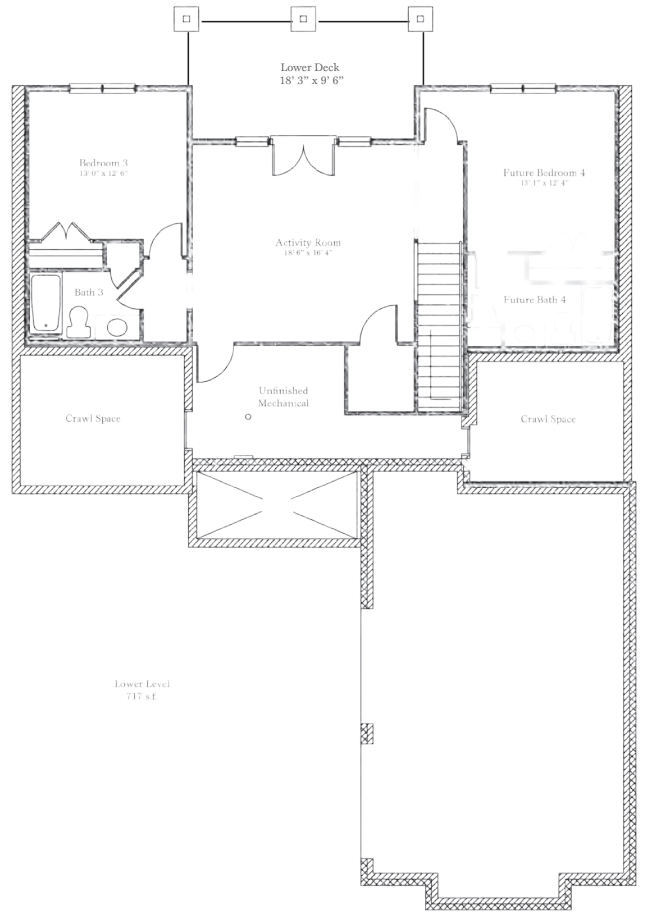

Cedar Rock

By: Biltmore Farms Homes

The Coharie

Luxurious owner's suite on main level
Volume ceilings in great room, owner's suite and dining room
Spacious covered and uncovered verandas

Coharie with lower level

3 bedrooms, 3 baths
2,445 square feet

 A Biltmore Farms Community

Marketed exclusively by Beverly-Hanks & Associates, Asheville, NC. Biltmore Lake® is a trademark of, and developed by, Biltmore Farms, LLC. This is not intended to be an offer to sell nor a solicitation of offers to buy real estate in Biltmore Lake® by residents of CT, HI, IL, NY, NJ, OR, PA and SC or in any jurisdiction where prohibited by law. No offering can be made to residents of New York until an offering plan is filed with the Department of Law of the State of New York. This offer is void where prohibited. All prices and plans are subject to change without prior notice. ©2018 Biltmore Farms, LLC (12/18)